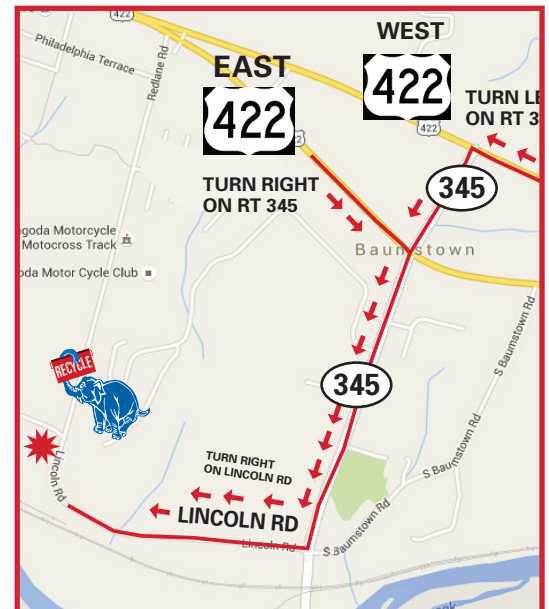

**Call Us Today at
1-888-MASCARO
to set up an account.**

**Tours can be scheduled
at 1-888-MASCARO.**

TotalRecycle, Inc. is a J.P. Mascaro & Sons affiliated facility